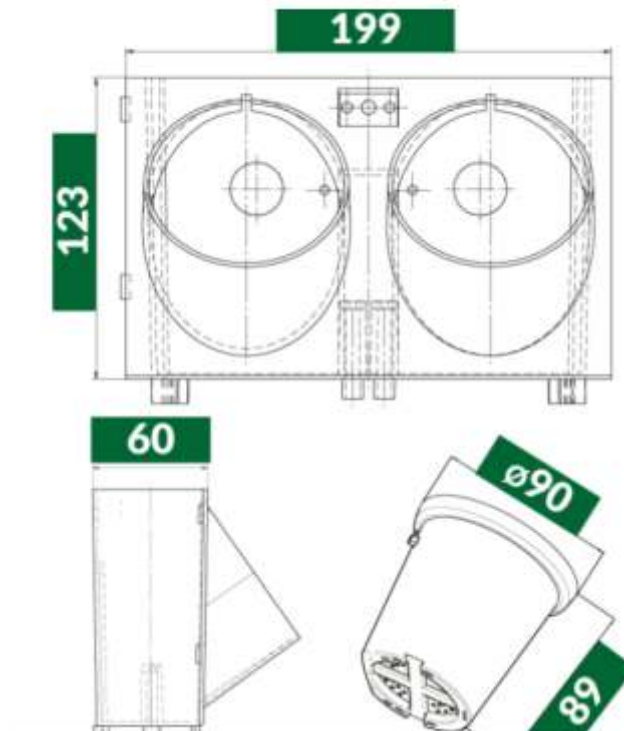

PRODUCT CARD

GREENFOND GREEN WALL

green walls

Module GREENFOND Garden GF 14
(diameter of the pot 140 mm) 18 pieces of Gf14 modules per 1 square meter. Packed in cartons 60x60x60cm of 18 modules each (i.e. 1m²), or on a 80x120cm euro pallet (144 pieces = 8m²)

Module size suggested for large surfaces.