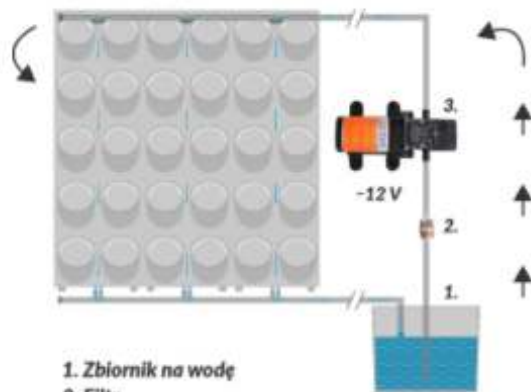

We build a vertical garden from individual modules. One module is a box with two holes for two plants. The modules are designed so that they connect to one another like blocks to form a wall in any shape and size. The size of the green / floral matrix can be modified also during the period of use - by attaching further elements and thus increasing the surface of the hanging garden.

PRODUCT CARD

GREENFOND GREEN WALL

green walls

Module GREENFOND Garden GF 14
(diameter of the pot 140 mm) 18 pieces of Gf14 modules per 1 square meter. Packed in cartons 60x60x60cm of 18 modules each (i.e. 1m²), or on a 80x120cm euro pallet (144 pieces = 8m²)

Module size suggested for large surfaces.

PRODUCT CARD

GREENFOND GREEN WALL

green walls

1 opcja

OBIEG ZAMKNIĘTY WODY

przelewowy system nawadniania

1. Zbiornik na wodę
2. Filtr
3. Pompa samozasysająca

2 opcja

ZASILANIE WODĄ Z SIECI WODOCIĄGOWEJ

1. Zawór od źródła wody
2. 220V Elektrozawór
3. Sterownik czasowy

PRODUCT CARD

GREENFOND

GREEN WALL green walls

PRODUCT SPECIFICATIONS:

Material	Plastic
Weight	0.66 kg
Dimension	186 x 298.5 x 90 mm
Diameter of flower pots	140 mm
The number of pots	2 pieces
Number of modules per 1m ²	18 pieces