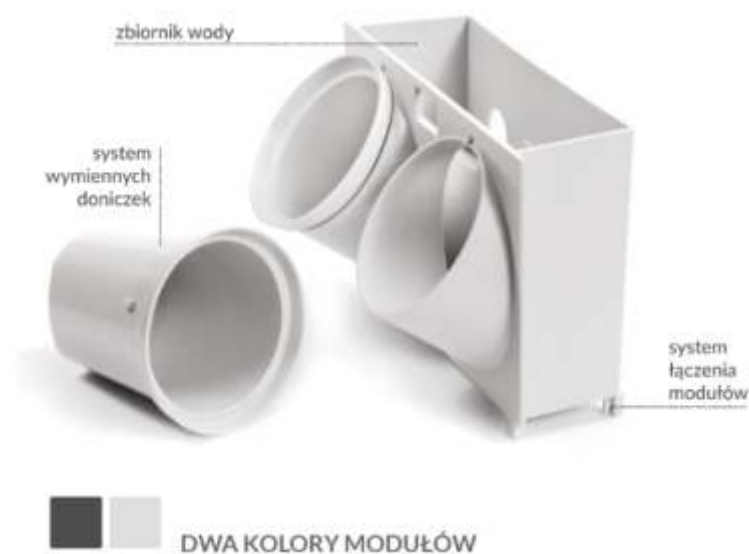

PRODUCT CARD

GREENFOND GREEN WALL green walls

GREENFOND GREEN WALL is a modular storage system for building vertical gardens outside and inside buildings

A garden in your apartment? In addition, occupying little space and not having problems with its watering? This is possible thanks to the modern Greenfond Garden system. The green wall can be created inside as well as outside – in a garden, on a terrace or balcony.

We build a vertical garden from individual modules. One module is a box with two holes for two plants. The modules are designed so that they connect to one another like blocks to form a wall in any shape and size. The size of the green / floral matrix can be modified also during the period of use - by attaching further elements and thus increasing the surface of the hanging garden.

PRODUCT CARD

GREENFOND GREEN WALL

 green walls

INNOVATIVE IRRIGATION SYSTEM.

The whole structure is extremely well thought out in terms of economical and easy watering. With only one connection, eg. a garden hose (it must be run horizontally and cover all the elements of the highest level of the flower wall), waters the entire wall. Water delivered to the top floor with special overflow openings will get to the lower floors (to each module). In this way, each plant is flooded in the right amount.