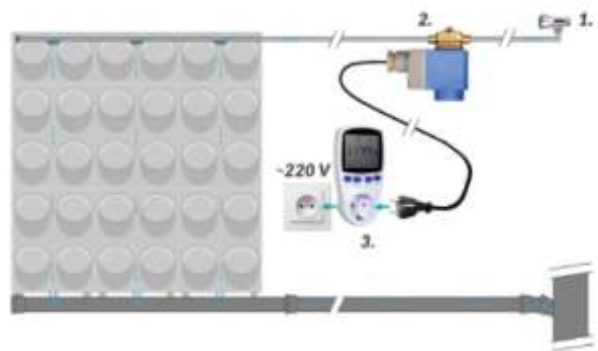

PRODUCT CARD

GREENFOND GREEN WALL

 green walls

INNOVATIVE IRRIGATION SYSTEM.

The whole structure is extremely well thought out in terms of economical and easy watering. With only one connection, eg. a garden hose (it must be run horizontally and cover all the elements of the highest level of the flower wall), waters the entire wall. Water delivered to the top floor with special overflow openings will get to the lower floors (to each module). In this way, each plant is flooded in the right amount.

Module size suggested for large surfaces.

PRODUCT CARD

GREENFOND GREEN WALL

green walls

1 opcja

OBIEG ZAMKNIĘTY WODY

przelewowy system nawadniania

1. Zbiornik na wodę
2. Filtr
3. Pompa samozasysająca

2 opcja

ZASILANIE WODĄ Z SIECI WODOCIĄGOWEJ

1. Zawór od źródła wody
2. 220V Elektrozawór
3. Sterownik czasowy

PRODUCT CARD

GREENFOND

GREEN WALL green walls

PRODUCT SPECIFICATIONS:

Material	Plastic
Weight	0.66 kg
Dimension	186 x 298.5 x 90 mm
Diameter of flower pots	140 mm
The number of pots	2 pieces
Number of modules per 1m ²	18 pieces